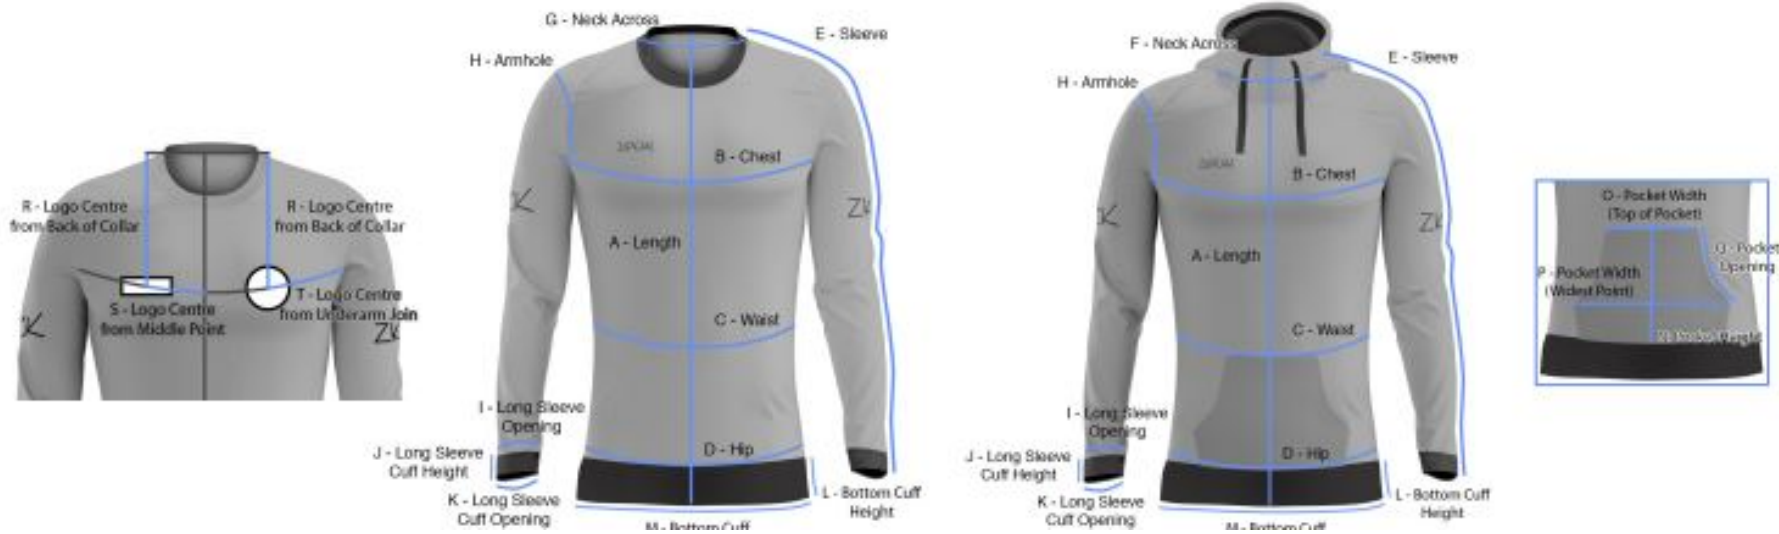

## **^Logo Centre from Back of Collar:**

The logo positioning should be measured from the back centre of the shirt to the centre of the logo.

Some designs require the logo positioning to be adjusted to fit within the design, e.g. for hooped shirt (Style 7) the logo must sit in the middle of the hoop.

On all shirts with collars and plackets, the standard requirement is that the middle of the logo should be in line with the bottom of the placket.

In case of confusion, query this with head office.

YOUTH	ADULT	LADIES	SLIM-FIT	CM	IN	
SIZE	CHEST 'TO FIT'	LENGTH	CHEST ACROSS	WAIST ACROSS	HIP ACROSS	SLEEVE
Small Adult	39 inches	74.0cm	55.0cm	53.0cm	53.0cm	75.0cm
Medium Adult	41 inches	76.0cm	57.0cm	55.0cm	55.0cm	77.0cm
Large Adult	43 inches	78.0cm	60.0cm	58.0cm	58.0cm	79.0cm
Extra Large Adult	46 inches	80.0cm	63.0cm	61.0cm	61.0cm	81.0cm
2X Large Adult	48 inches	82.0cm	66.0cm	64.0cm	64.0cm	83.0cm
3X Large Adult	50 inches	84.0cm	69.0cm	67.0cm	67.0cm	85.0cm
4X Large Adult	53 inches	86.0cm	72.0cm	70.0cm	70.0cm	87.0cm
5X Large Adult	55 inches	88.0cm	75.0cm	73.0cm	73.0cm	89.0cm