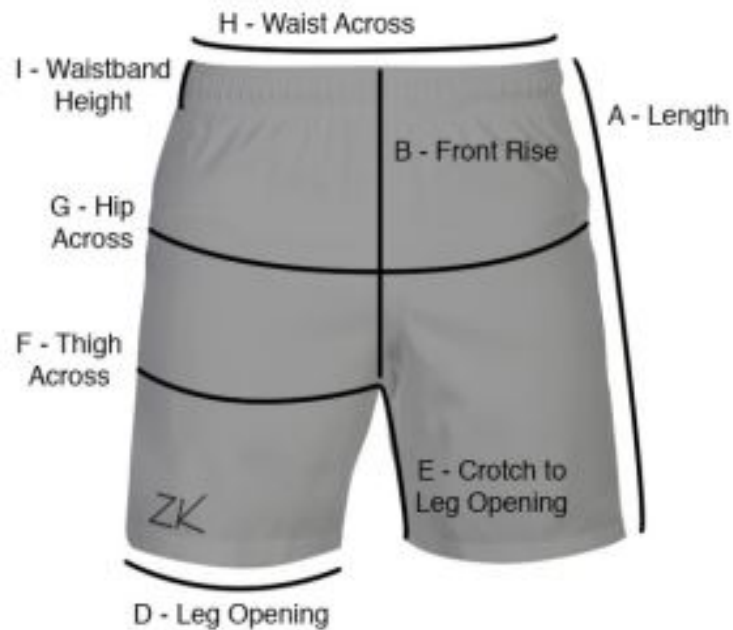

BOWLS SHORTS SIZE GUIDE

S.22.001.V1 - Created 25th April 2023

Warning: The measurements shown refer to a garment not to a person

*G - Hip Across:

Measure below the waistband

Slim-Fit 4X Small Youth >

Slim-Fit Extra Small Youth:
16cm

Slim-Fit Small Youth >

Slim-Fit Extra Large Youth:
20cm

Slim-Fit Small Adult >

Slim-Fit 2X Large Adult:
25cm

Slim-Fit 3X Large Adult >

Slim-Fit 4X Large Adult:
27cm

YOUTH	ADULT	LADIES	CM	IN	
SIZE	AVERAGE AGE	LENGTH	FRONT RISE	BACK RISE	LEG OPENING
Small Adult	Adult	51.5cm	30cm	38cm	29cm
Medium Adult	Adult	53cm	31cm	40cm	30cm
Large Adult	Adult	54cm	32cm	41cm	31cm
Extra Large Adult	Adult	55cm	33cm	42cm	33cm
2X Large Adult	Adult	56cm	34cm	43cm	34cm
3X Large Adult	Adult	57cm	35cm	44cm	35cm
4X Large Adult	Adult	58cm	36cm	45cm	36cm
5X Large Adult	Adult	59cm	37cm	46cm	37cm

YOUTH	ADULT	LADIES	CM	IN	
SIZE	AVERAGE AGE	LENGTH	FRONT RISE	BACK RISE	LEG OPENING
Small Adult	Adult	20.3 inches	11.8 inches	15 inches	11.4 inches
Medium Adult	Adult	20.9 inches	12.2 inches	15.7 inches	11.8 inches
Large Adult	Adult	21.3 inches	12.6 inches	16.1 inches	12.2 inches
Extra Large Adult	Adult	21.7 inches	13 inches	16.5 inches	13 inches
2X Large Adult	Adult	22 inches	13.4 inches	16.9 inches	13.4 inches
3X Large Adult	Adult	22.4 inches	13.8 inches	17.3 inches	13.8 inches
4X Large Adult	Adult	22.8 inches	14.2 inches	17.7 inches	14.2 inches
5X Large Adult	Adult	23.2 inches	14.6 inches	18.1 inches	14.6 inches

bowls-shorts

YOUTH		ADULT		LADIES	CM	IN
SIZE	AVERAGE AGE	LENGTH	FRONT RISE	BACK RISE	LEG OPENING	
Ladies' 8	Adult	44cm	27cm	33cm	26cm	
Ladies' 10	Adult	47.5cm	28cm	34cm	27cm	
Ladies' 12	Adult	50.5cm	29cm	36cm	28cm	
Ladies' 14	Adult	51.5cm	30cm	38cm	29cm	
Ladies' 16	Adult	53cm	31cm	40cm	30cm	
Ladies' 18	Adult	54cm	32cm	41cm	31cm	
Ladies' 20	Adult	55cm	33cm	42cm	33cm	
Ladies' 22	Adult	56cm	34cm	43cm	34cm	